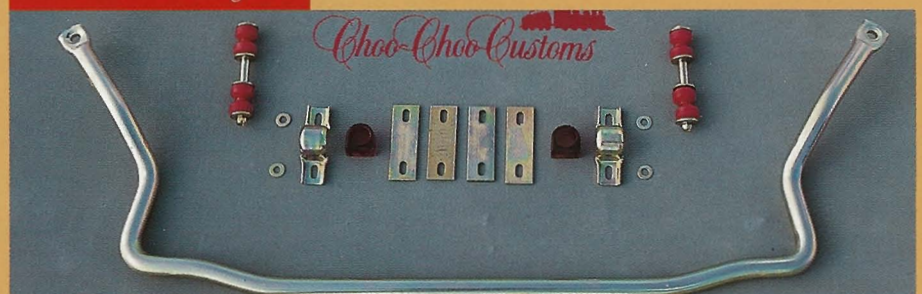

Air Lift™ Adjustable Suspension

Now you can use your El Camino SS to carry loads you couldn't have considered thanks to adjustable Air Lift Brand Polyair Springs.

Improves weight capacity, overall handling, and performance. Far superior to air shocks and a valuable addition to any 1978-1987 El Camino. Rear only. Kit Part #19920.

These Work Great Together!

Choo Choo Customs Approved Anti-Sway Bars
Dramatically improves performance and handling. Limits body roll and understeer. Features all urethane bushings. Specify Front or rear. Fits El Camino '78-'87. Front Part #19925. Rear Part #19926.