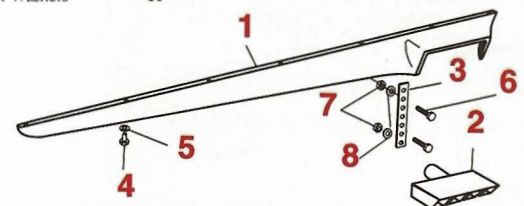

El Camino SS Graphics & Exhaust

Choo Choo Customs. Craftsmen dedicated to the finest styling and engineering.

EL CAMINO SS

Above: Door Logo Graphic—20" x 4-1/4"
Below: Front Fascia and Tailgate Logo Graphic—
Small: 5" x 2-1/8". Large: 9-3/4" x 4-1/4"

A

NOTE: Large SS is used front-center on vehicles without a front license tag. Small SS is used on driver's side front on vehicles with a front license tag. All vehicles use large SS on tail gate. Specify black or silver.

B

El Camino SS Graphics Sets

Graphics Sets are exact duplicates of SS graphics featured on Choo Choo Customs El Camino SS conversions. Precision cut on original dies. Sets feature a choice of large or small SS front decal, large SS tailgate decal and two (2) El Camino SS door decals. Detailed instructions included.

A. Decal Sets

Part#	Four Piece Set
19001	Black Set with Small Front SS
19002	Black Set with Large Front SS
19003	Silver Set with Small Front SS
19004	Silver Set with Large Front SS

B. Choo Choo Customs Logo Decal

Part#	Choo Choo Customs Logo With Train
17218	Black—Small for Fascia
17219	Black—Medium for Tailgate
17221	Silver—Small for Fascia
17222	Silver—Medium for Tailgate

Applications:

1978-1987 El Camino

Sizes:

Small SS	5" x 2-1/8"
Large SS	9-3/4" x 4-1/4"
EL CAMINO SS	20" x 4-1/4"

A Note on Colors:
Black and Silver in stock. Other colors available on special order basis.

Aerodynamic Non-functional Shielded Side Exhaust

This sleek, aerodynamic shielded side exhaust system was featured on various Choo Choo Customs project and production vehicles.

Complete kit includes fiberglass ground effects shields, chrome exhaust exits, hangers, hardware, and installation and painting instructions. Do-it-yourself installation.