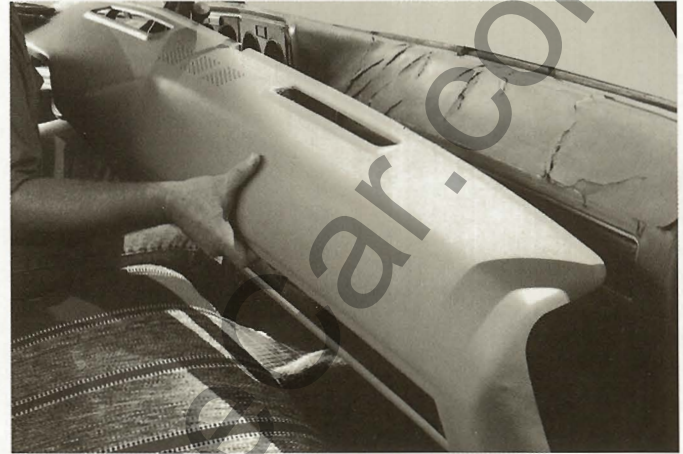

A Dash of Distinction

COVERLAY DASH COVER

Conceal cracked, broken and sun damaged dashes easily and inexpensively. Looks like a new dash!

Genuine Coverlay Contoured Dash Covers are made of high quality, high temperature, molded plastic and are designed to be quickly installed over the top of your damaged original dashboard.

No special tools or instrument removal required. Satisfaction guaranteed. Standard color is black, but Coverlay can be painted with a good quality vinyl spray paint to match any interior color.