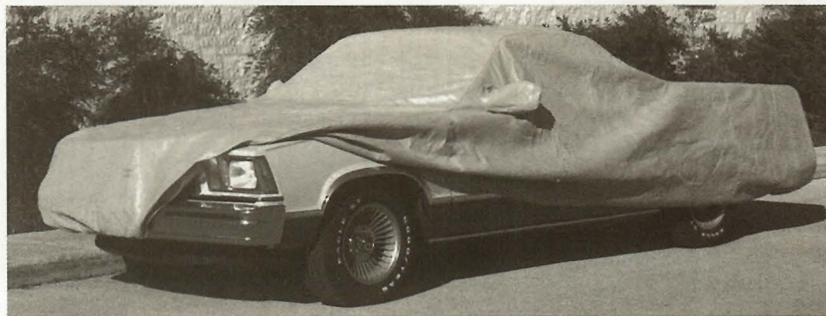

Premium Body Protection

CUSTOM TAILORED EL CAMINO & MALIBU CAR COVERS

Our approved Technalon®4 Car Covers offer maximum protection for your El Camino or Malibu from snow, rain, dew, dust, and airborne pollutants. The naturally moisture resistant fabric does an outstanding job at stopping moisture while allowing necessary air circulation. A great fit and easy to use.

Patented 4-layer nonwoven polypropylene fabric from Kimberly-Clark absorbs impact to protect against nicks, dents and scratches with a soft inner layer to protect fine finishes. Available with dual mirror pockets. Mildew resistant.

El Camino 78-87 w/o mirror pockets

Part # 67C3231

El Camino 78-87 with dual mirror pockets

Part # 6710307

Available also for Malibu 2D, 4D & Wagons. Specify year and model.

CUSTOM FRONT MASK

Precision tailored to provide complete front-end protection for your El Camino. Form fitted design secures perfectly for a contoured flutter free fit. Heavy duty 16-gauge vinyl protects against chips and scratches. Soft black flannel backing protects your paint finish.

Standard El Camino 1978-81

Part # 67M796

Standard El Camino 1982-87

Part # 67M797

Aero Nose El Camino SS 1982-87

Part # 772116

(with Choo Choo Customs Front Fascia)