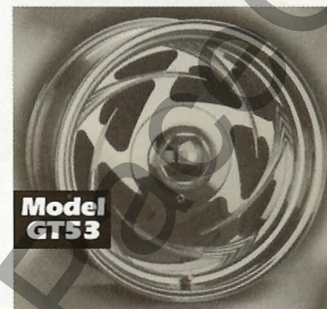

Wheels, Wheels & More Wheels

CUSTOM BILLET WHEELS

These Genuine Billet Wheels by Billet Specialties are just right for your El Camino / Malibu. The All-Billet Aluminum GT Series features lefts and rights for the correct directional look. Quality and styling at an attractive price.

Its never been easier to keep your "Best of the Eighties" El Camino / Malibu cutting edge fresh and dialed in for the new millennium. Select the style that's right for you. Custom Wheel brochure available, please ask. We suggest the following wheel and tire combinations.

Non Lowered Standard Ride Height

15 x 8 with 4½" Backspace for Front & Rear.

Use P235/60x15 Tire on Rear and P235/70x15 or P235/75x15 tires on front.

Lowered Front

If front is lowered, use 15x7 with 4½ Backspace.

Optional Sizes

Non Lowered El Camino / Malibu. 17x8 with 4½"

Backspace front & rear with P255/50x17 tire.

IMPORTANT: These are suggestions only. The customer is responsible for selecting the correct wheel width, backspace and tire size for a particular application.

For Price reference use Part # 19998

CUSTOM STEERING WHEELS

Style A Billet Wheel features the unrivaled beauty of machined aluminum, polished to a mirror finish. Leather or Mahogany Wood Rim and Machined Finger Grips. Leather 13" diameter 3" dish. Mahogany 14" diameter 3" dish.

Black Leather Part# 201006 Lt. Grey Leather Part# 201007 Mahogany Part# 201009

Style B Beautiful Three-Spoke Wheels feature genuine hand stitched leather. Highly polished spokes. Machined Billet Horn Button Trim Ring. 14" diameter 3¾" dish.

Black Leather Part# 201130 Charcoal Leather Part# 201131