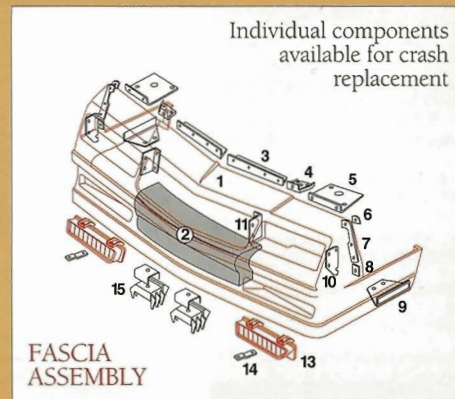

Note: This replacement assembly uses some existing GM fasteners, brackets, and electrical components. Additional fasteners will be required. Modification or replacement of factory bumper and other components is required.

Complete assembly includes:

- Flexible fascia
- Brackets
- Headlamp assembly(s)
- Headlight bulbs
- Parking lamp assembly(s)
- Bumper-fascia foam support pad
- Complete installation/painting instructions

Optional assembly items:

- 19340 Modified Bumper
- 19400 Fastener Kit—167 pieces
- 19331 License Plate Bracket

Location	Quantity	Description
1	1	Fascia (Shown in Red)
2	1	Bumper to Fascia foam pad
3	2	Fascia Top Center Bkt. (R & L)
4	GM Part#	467419/467420 (not included)
5	2	Fascia to Radiator Support Bkt. Top Outer (R & L)
6	2	Fender Plate (R & L)
7	2	Fascia to Fender Bkt.—Top (R & L)
8	2	Fascia to Fender Bkt.—Middle (R & L)
9	2	Fascia to Fender Bkt.—Bottom (R & L)
10	2	Headlamp Bracket—Outer (R & L)
11	2	Headlamp Bracket—Inner (R & L)
12	2	Headlamp Assembly (R & L) (not shown)
13	2	Parking Lamp Assembly (R & L) (Shown in Red)
14	2	Parking Lamp Bracket (R & L)
15	2	Towing Block Assembly (R & L)
Items Below Not Shown		
16	1	8 ft. Roll Double Side Tape
17	4	Ribbed Fasteners
18	6	Push-Lock Retainers
19	2	Headlamp Assembly Brackets (R&L)