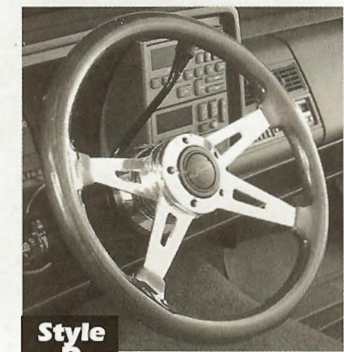

Model GT25

Model GT45

Model GT53

Model GT50

Wheels sold complete with center cap, valve stem and lug nuts. Specify Style, Size and Hex or Dome Center cap.

Style A

Style B

Style C