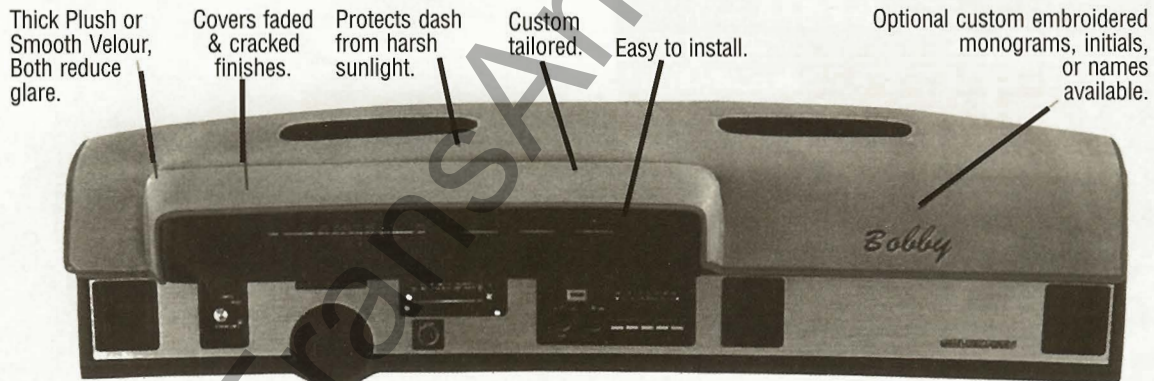

CUSTOM TAILORED DASH SAVER

Top Quality - Custom tailored especially for El Camino 1978-1987 and Malibu 1978-1984. Easy-Install self adhesive tabs hold fast to pre-sewn Velcro® tabs for precise fit. Available in thick plush pile fabric or rich smooth velour.

Specify your choice of plush or velour material. Fabric sample available on request. Specify color

- El Camino/Malibu Dash Protector Part# 67DS10134
- Optional Custom Embroidery Part# 67DS10134E

LEATHER WRAP STEERING WHEEL

Genuine Choo Choo Customs Leather Wrapped Steering Wheels feature luxurious top grain leather tightly bound over soft comfortable padding underneath. Four Spoke Sport Styling. Horn Button included. Approximately 15¾ diameter. Specify color.

- Black Part # 61042
- Tan Part # 61043
- Blue Part # 61044
- Burgundy Part # 61045
- Silver Part # 61046