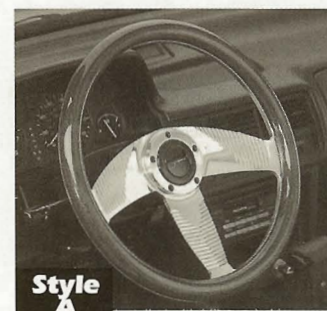

Model GT25

Model GT45

Model GT53

Model GT50

Wheels sold complete with center cap, valve stem and lug nuts. Specify Style, Size and Hex or Dome Center cap.

Style A

Style B

Style C