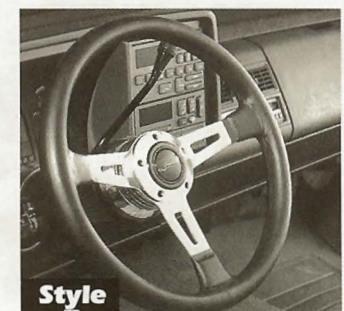

Model GT25

Model GT45

Model GT53

Model GT50

Wheels sold complete with center cap, valve stem and lug nuts. Specify Style, Size and Hex or Dome Center cap.

Style A

Style B

Style C