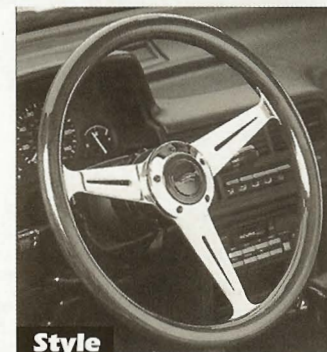

Model GT25

Model GT45

Model GT53

Model GT50

Wheels sold complete with center cap, valve stem and lug nuts. Specify Style, Size and Hex or Dome Center cap.

Style A

Style B

Style C